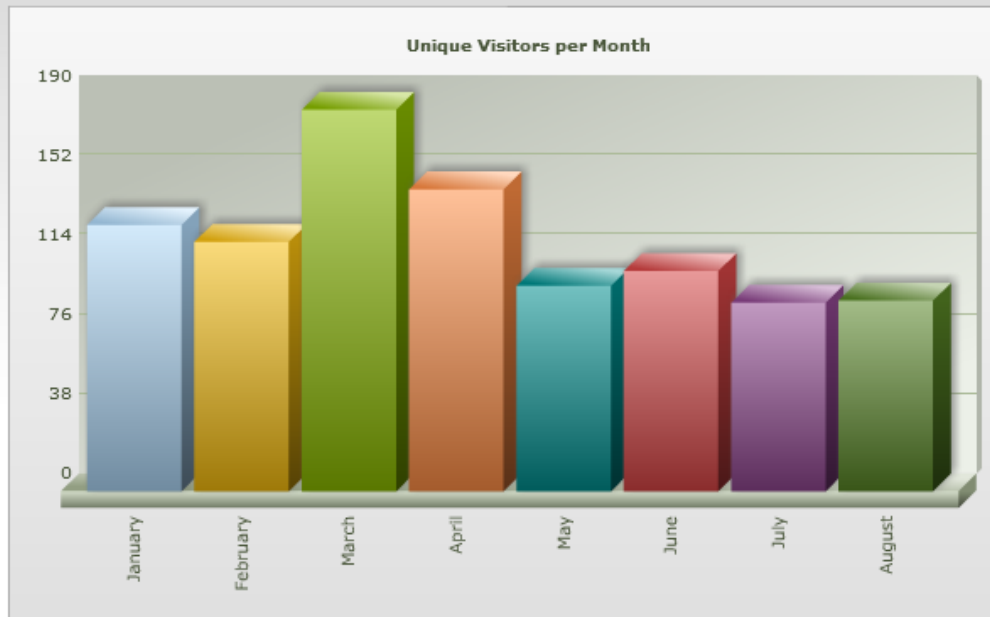

Reports

Settings

Traffic

- Page Views per Day
- Page Views per Week
- Page Views per Month
- Page Views per Year
- Visits per Hour
- Visits per Day
- Visits per Weekday
- Visits per Week
- Visits per Month
- Visits per Year
- Unique per Day
- Unique per Week
- Unique per Month
- New per Day
- New per Week
- New per Month
- Returning per Day
- Returning per Week
- Returning per Month

Referrers

Visitor Profiles

Technology

Behavior

Visitors

Day Week Month

2011

Q1 Jan Feb Mar

Column 3D

Unique Visitors per Month

Month	Visitors	Change
August, 2011	91	+1% ↑
July, 2011	90	-14% ↓
June, 2011	105	+7% ↑
May, 2011	98	-32% ↓
April, 2011	144	-21% ↓
March, 2011	182	+53% ↑
February, 2011	119	-6% ↓
January, 2011	127	
Total	956	
Average	120	